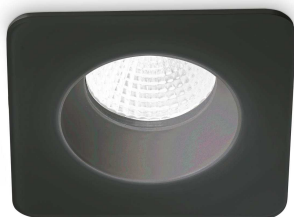

General info

Technical - Recessed lights

Ean	8021696252056
Item	ROOM-65 FI SQUARE BK
Installation	Recessed lights
Guarantee	5 years
Gross weight	0.38 kg
Volume	0.001075 m ³

Technical info

Net weight	0.24 kg
Insulation class	II
Protection index	IP20
Compliance	CE
Operating temperature	0° ~ +40 °C
Full load efficiency	X
Dimmer	NO, On-Off
Power output	220-240 V AC 50/60 Hz
Power supply	Separate, included Replaceable (by qualified operators only), electronic
Recessed specifications	Ø 68 - h. ≥ 100 , 9-20
Front protection index	IP65 [DO NOT COVER]

Source info

Integrated source	Integrated LED module
Replaceable source	Replaceable (by qualified operators only)
Power	8 W
Emission	Direct
Max consumption	max 8,00 W
Features LED	LED COB
CCT LED	3000 K
Duration LED (t. 25°C)	50000 h
CRI	> 80
SDCM	3
Light beam	38°
UGR Maximum	< 22
Light beam flux	800 lm
Useful light flux	530 lm