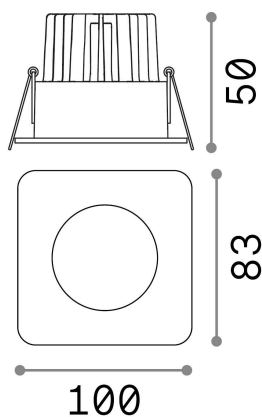

General info

Technical - Recessed lights

Ean	8021696252056
Item	ROOM-65 FI SQUARE BK
Installation	Recessed lights
Guarantee	5 years
Gross weight	0.38 kg
Volume	0.001075 m ³

Technical info

Net weight	0.24 kg
Insulation class	II
Protection index	IP20
Compliance	CE
Operating temperature	0° ~ +40 °C
Full load efficiency	X
Dimmer	NO, On-Off
Power output	220-240 V AC 50/60 Hz
Power supply	Separate, included Replaceable (by qualified operators only), electronic
Recessed specifications	Ø 68 - h. ≥ 100 , 9-20
Front protection index	IP65 [DO NOT COVER]

Source info

Integrated source	Integrated LED module
Replaceable source	Replaceable (by qualified operators only)
Power	8 W
Emission	Direct
Max consumption	max 8,00 W
Features LED	LED COB
CCT LED	3000 K
Duration LED (t. 25°C)	50000 h
CRI	> 80
SDCM	3
Light beam	38°
UGR Maximum	< 22
Light beam flux	800 lm
Useful light flux	530 lm